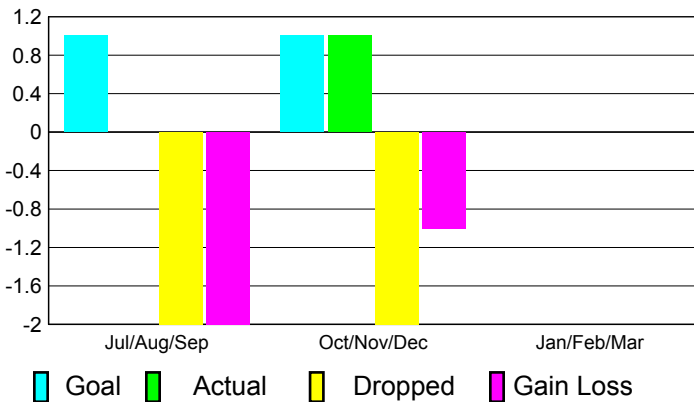

## CLUBS

**Club Results**  
2010-2011

**Clubs**  
2009-2010

Month	New Club Goal	Actual New Clubs	Actual Dropped Clubs	Gain/Loss of Clubs	Gain/Loss of Clubs
Jul/Aug/Sep	1	0	-2	-2	0
Oct/Nov/Dec	1	1	-2	-1	0
Jan/Feb/Mar	0	0	0	0	2
<b>Totals</b>	<b>2</b>	<b>1</b>	<b>-4</b>	<b>-3</b>	<b>2</b>

### Club Results 2010-2011

Goal, New, Dropped, Gain/Loss

### Comparison of Club Gain/Loss

Current Year Compared to the Previous Year